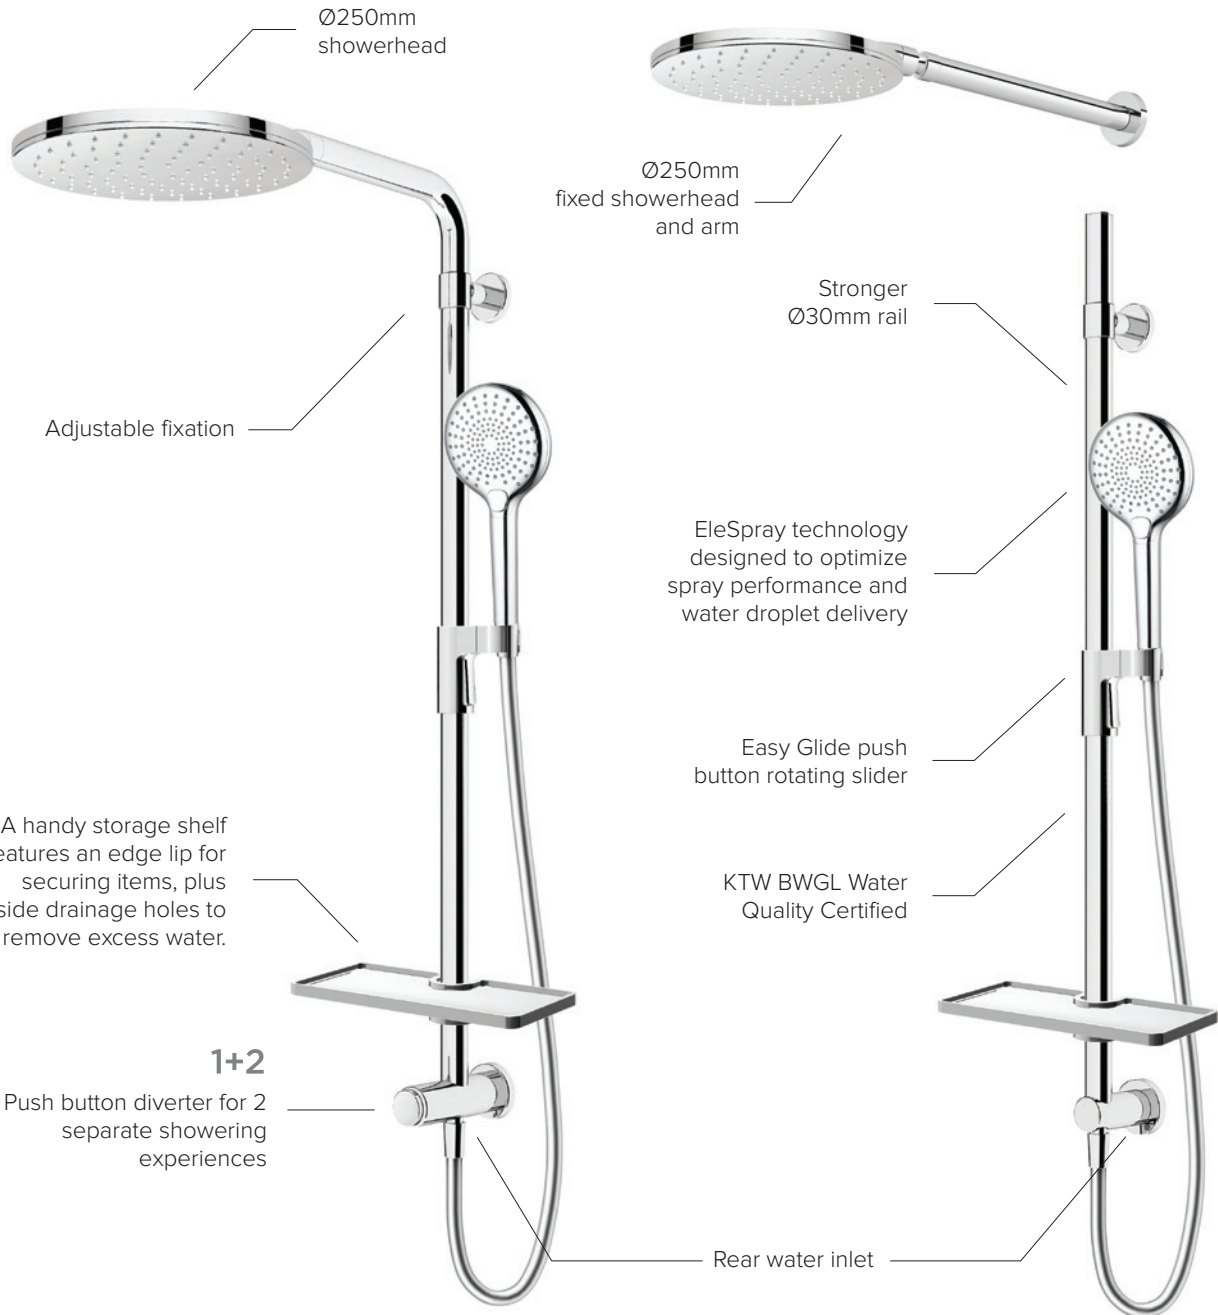

ELEMENTi®

SPLASH LUX

SPLASH LUX

ENJOY A LITTLE LUXURY

Splash Lux offers a spa like experience with the 3 spray hand piece and large overhead column or fixed head shower for complete showering indulgence.

RAIN
Outside 3 rings of large nozzles

SOOTHE
Inside 4 rings of small nozzles

RAIN + SOOTHE
Both at once

Push Button Rotating Slider

KTW BWGL CERTIFICATION

German water quality certification awarded by the KTW Association (Kunststoff- TechnischerFachverbände.V.) in cooperation with the Federal Health Office confirms products meets standards for quality and safety in relation to drinking water.

Storage shelf with edge lip

Push button diverter for 2 separate showering experiences

*All guarantees are subject to terms and conditions and available at: robertson.co.nz/warranties

SPLASH LUX

SPLASH LUX SLIDE SHOWER

SPLASH LUX COLUMN SHOWER

C/W 3 FUNCTION HAND PIECE
Ø250MM ROUND SHOWERHEAD
3 SHOWERING EXPERIENCES
EXTRA LONG 445MM REACH
MAINS PRESSURE:
2 STAR 12 L/MIN

CHROME:
40371.02

↗
Bottom rear
water inlet

BRUSHED
NICKEL:
40371.04