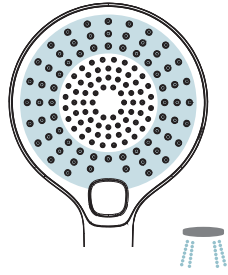

ELEMENTi®

SPLASH LUX

SPLASH LUX

ENJOY A LITTLE LUXURY

Splash Lux offers a spa like experience with the 3 spray hand piece and large overhead column or fixed head shower for complete showering indulgence.

RAIN
Outside 3 rings of large nozzles

SOOTHE
Inside 4 rings of small nozzles

RAIN + SOOTHE
Both at once

Push Button Rotating Slider

KTW BWGL CERTIFICATION

German water quality certification awarded by the KTW Association (Kunststoff- TechnischerFachverbände.V.) in cooperation with the Federal Health Office confirms products meets standards for quality and safety in relation to drinking water.

Storage shelf with edge lip

Push button diverter for 2 separate showering experiences

*All guarantees are subject to terms and conditions and available at: robertson.co.nz/warranties

SPLASH LUX

SPLASH LUX SLIDE SHOWER

SPLASH LUX COLUMN SHOWER

C/W 3 FUNCTION HAND PIECE
Ø250MM ROUND SHOWERHEAD
3 SHOWERING EXPERIENCES
EXTRA LONG 445MM REACH
MAINS PRESSURE:
2 STAR 12 L/MIN

CHROME:
40371.02

↗
Bottom rear
water inlet

BRUSHED
NICKEL:
40371.04