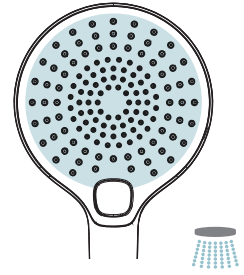

ELEMENTi®

SPLASH LUX

SPLASH LUX

ENJOY A LITTLE LUXURY

Splash Lux offers a spa like experience with the 3 spray hand piece and large overhead column or fixed head shower for complete showering indulgence.

RAIN
Outside 3 rings of large nozzles

SOOTHE
Inside 4 rings of small nozzles

RAIN + SOOTHE
Both at once

Push Button Rotating Slider

KTW BWGL CERTIFICATION

German water quality certification awarded by the KTW Association (Kunststoff- TechnischerFachverbände.V.) in cooperation with the Federal Health Office confirms products meets standards for quality and safety in relation to drinking water.

Storage shelf with edge lip

Push button diverter for 2 separate showering experiences

*All guarantees are subject to terms and conditions and available at: robertson.co.nz/warranties

SPLASH LUX

SPLASH LUX SLIDE SHOWER

SPLASH LUX COLUMN SHOWER

C/W 3 FUNCTION HAND PIECE
Ø250MM ROUND SHOWERHEAD
3 SHOWERING EXPERIENCES
EXTRA LONG 445MM REACH
MAINS PRESSURE:
2 STAR 12 L/MIN

CHROME:
40371.02

↗
Bottom rear
water inlet

BRUSHED
NICKEL:
40371.04