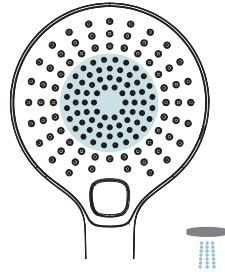

ELEMENTi®

SPLASH LUX

SPLASH LUX

ENJOY A LITTLE LUXURY

Splash Lux offers a spa like experience with the 3 spray hand piece and large overhead column or fixed head shower for complete showering indulgence.

RAIN
Outside 3 rings of large nozzles

SOOTHE
Inside 4 rings of small nozzles

RAIN + SOOTHE
Both at once

Push Button Rotating Slider

KTW BWGL CERTIFICATION

German water quality certification awarded by the KTW Association (Kunststoff- TechnischerFachverbände.V.) in cooperation with the Federal Health Office confirms products meets standards for quality and safety in relation to drinking water.

Storage shelf with edge lip

Push button diverter for 2 separate showering experiences

*All guarantees are subject to terms and conditions and available at: robertson.co.nz/warranties

SPLASH LUX

SPLASH LUX SLIDE SHOWER

SPLASH LUX COLUMN SHOWER

C/W 3 FUNCTION HAND PIECE
Ø250MM ROUND SHOWERHEAD
3 SHOWERING EXPERIENCES
EXTRA LONG 445MM REACH
MAINS PRESSURE:
2 STAR 12 L/MIN

CHROME:
40371.02

↗
Bottom rear
water inlet

BRUSHED
NICKEL:
40371.04